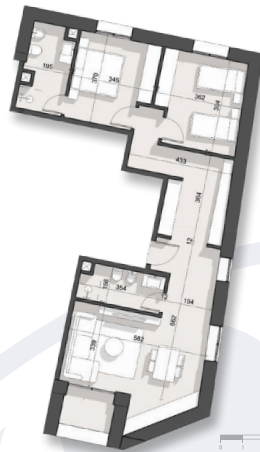

APARTMENT C2

● AVAILABLE

BUILDING C
FIRST FLOOR
2 + 1 ROOMS
121.9 m²

DETAILS

🛏 2 Bedrooms 🚿 2 Bathrooms 🌄 Mountain/Sea view 🛖 5 m² Balcony 🏠 110.4 m² Living surface 🏢 11.5 m² Common Area

PLANS

3D Apartment Position

2D Floor Plan

DESCRIPTION

Located on the first floor of Building C, Apartment C2 features 110.4 m² of thoughtfully designed interior space, complemented by private balcony access and scenic mountain and sea views.