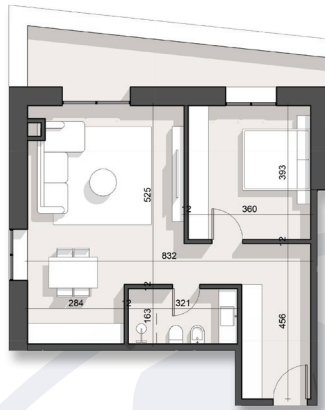

APARTMENT D2

● AVAILABLE

BUILDING D
FIRST FLOOR
1 + 1 ROOMS
83 m²

DETAILS

1 Bedroom 1 Bathroom Mountain view 18 m² Balcony 73.9 m² Living surface 9.1 m² Common Area

PLANS

3D Apartment Position

2D Floor Plan

1:500

1:200

DESCRIPTION

Located on the first floor of Building D, Apartment D2 features 73.9 m² of thoughtfully designed interior space, complemented by private balcony access and scenic mountain views.

This elegant 1 + 1 - room residence harmonises refined living with effortless functionality – ideal as a seasonal retreat or a long-term investment with attractive yield potential in Albania's most prestigious seaside destination.