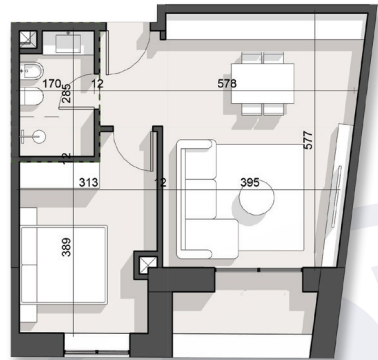

APARTMENT D4

● AVAILABLE

BUILDING D
FIRST FLOOR
1 + 1 ROOMS
66.8 m²

DETAILS

1 Bedroom 1 Bathroom Sea view 5 m² Balcony 59.5 m² Living surface 7.3 m² Common Area

PLANS

3D Apartment Position

2D Floor Plan

DESCRIPTION

Located on the first floor of Building D, Apartment D4 features 59.5 m² of thoughtfully designed interior space, complemented by private balcony access and scenic sea views.

This elegant 1 + 1 - room residence harmonises refined living with effortless functionality – ideal as a seasonal retreat or a long-term investment with attractive yield potential in Albania's most prestigious seaside destination.