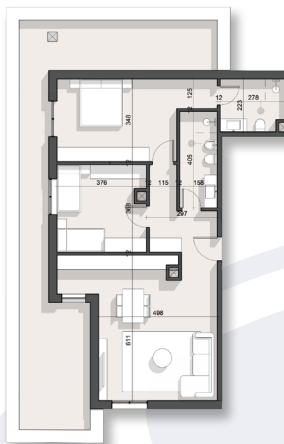

# APARTMENT D7

● AVAILABLE

BUILDING D  
SECOND FLOOR  
2 + 1 ROOMS  
115.4 m<sup>2</sup>

## DETAILS

2 Bedrooms 2 Bathrooms Sea/Mountain view 64.2 m<sup>2</sup> Balcony 102.8 m<sup>2</sup> Living surface 12.6 m<sup>2</sup> Common Area

## PLANS

3D Apartment Position

1:500

2D Floor Plan

1:200

## DESCRIPTION

Located on the second floor of Building D, Apartment D7 features 102.8m<sup>2</sup> of thoughtfully designed interior space, complemented by private balcony access and scenic sea and mountain views.